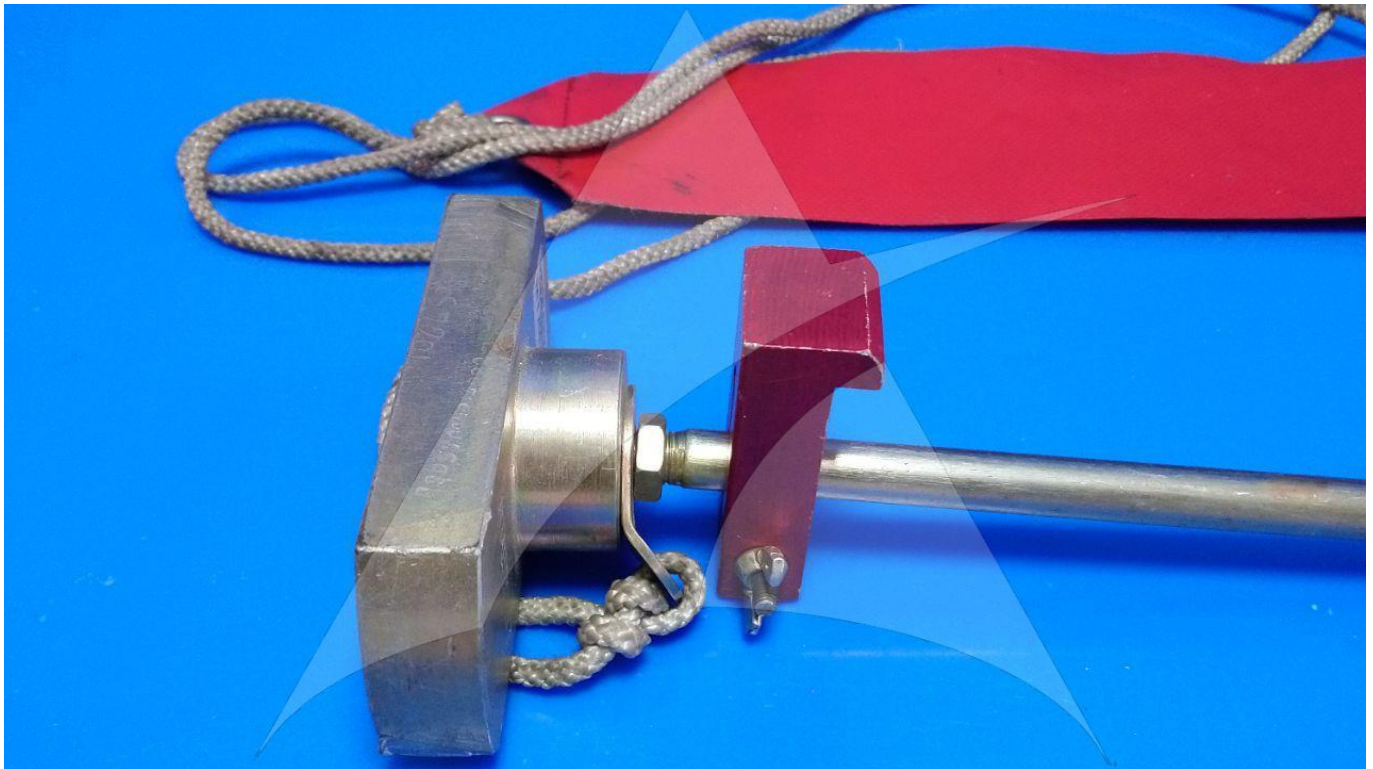

Part Number: 98D57004013000
Description: RIB2 FWD SURGE DOOR COVER HOOK
ATP Serial Number: PMH0000074EXT
Date: 2025-01-15

Image: 1 of 4

Part Number: 98D57004013000
Description: RIB2 FWD SURGE DOOR COVER HOOK
ATP Serial Number: PMH0000074EXT
Date: 2025-01-15

Image: 2 of 4

Part Number: 98D57004013000
Description: RIB2 FWD SURGE DOOR COVER HOOK
ATP Serial Number: PMH0000074EXT
Date: 2025-01-15

Image: 3 of 4

Part Number: 98D57004013000
Description: RIB2 FWD SURGE DOOR COVER HOOK
ATP Serial Number: PMH0000074EXT
Date: 2025-01-15