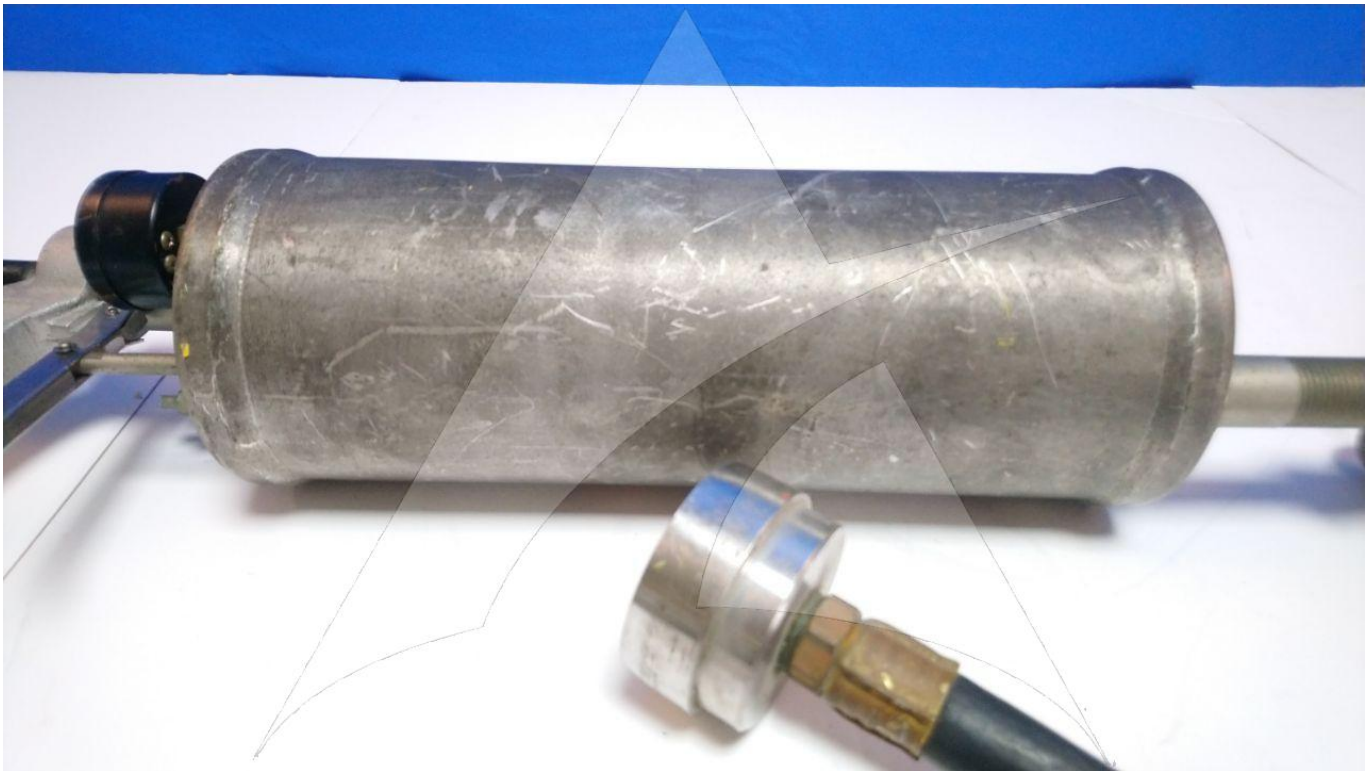

Part Number: G38004-10

Description: BLOCKAGE REMOVAL TOOL - VACUUM LAVATORY SYSTEM

ATP Serial Number: PMH0000096EXT

Date: 2025-01-15

Image: 5 of 8