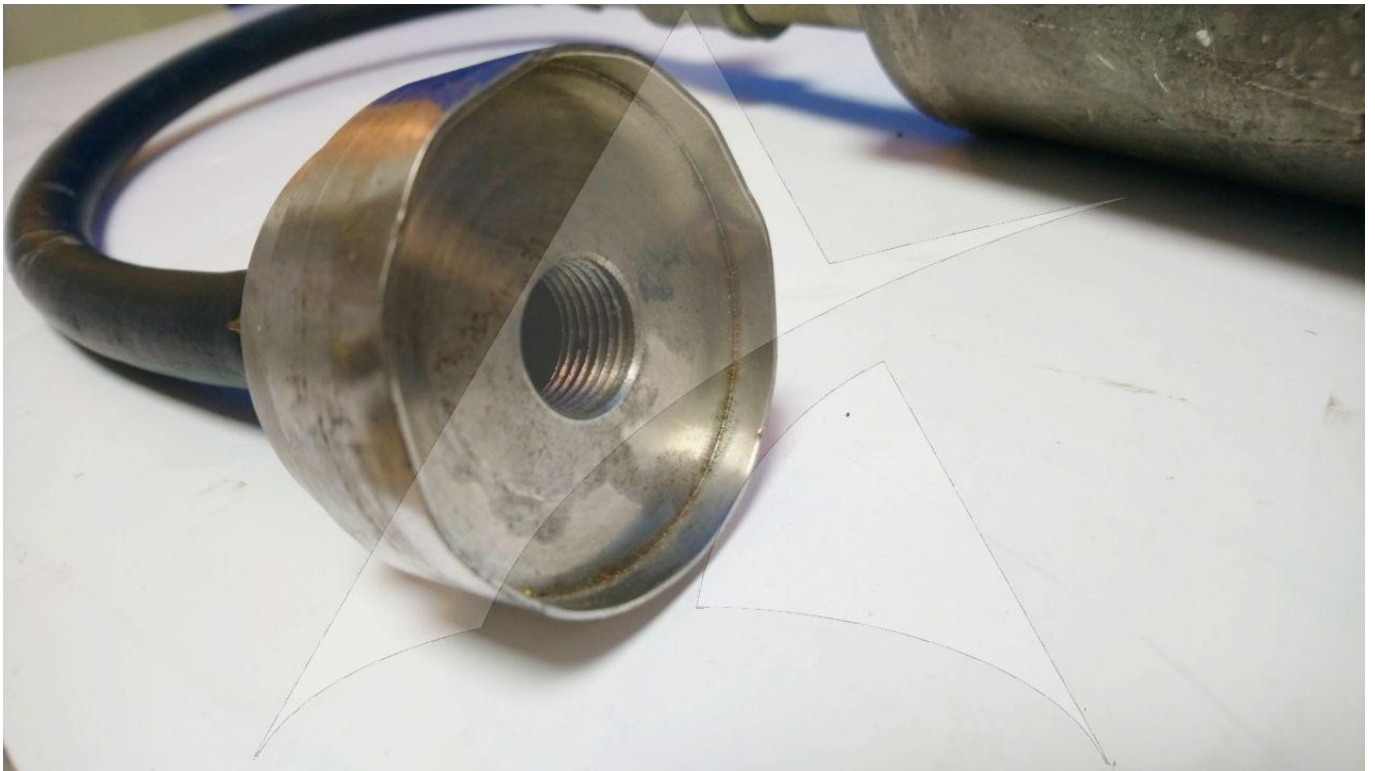

**Part Number:** G38004-10

**Description:** BLOCKAGE REMOVAL TOOL - VACUUM LAVATORY SYSTEM

**ATP Serial Number:** PMH0000096EXT

**Date:** 2025-01-15

**Image:** 1 of 8

**Part Number:** G38004-10

**Description:** BLOCKAGE REMOVAL TOOL - VACUUM LAVATORY SYSTEM

**ATP Serial Number:** PMH0000096EXT

**Date:** 2025-01-15

**Image:** 2 of 8

**Part Number:** G38004-10

**Description:** BLOCKAGE REMOVAL TOOL - VACUUM LAVATORY SYSTEM

**ATP Serial Number:** PMH0000096EXT

**Date:** 2025-01-15

**Image:** 3 of 8

**Part Number:** G38004-10

**Description:** BLOCKAGE REMOVAL TOOL - VACUUM LAVATORY SYSTEM

**ATP Serial Number:** PMH0000096EXT

**Date:** 2025-01-15

**Image:** 4 of 8

**Part Number:** G38004-10

**Image:** 7 of 8

**Part Number:** G38004-10

**Description:** BLOCKAGE REMOVAL TOOL - VACUUM LAVATORY SYSTEM

**ATP Serial Number:** PMH0000096EXT

**Date:** 2025-01-15

**Image:** 8 of 8