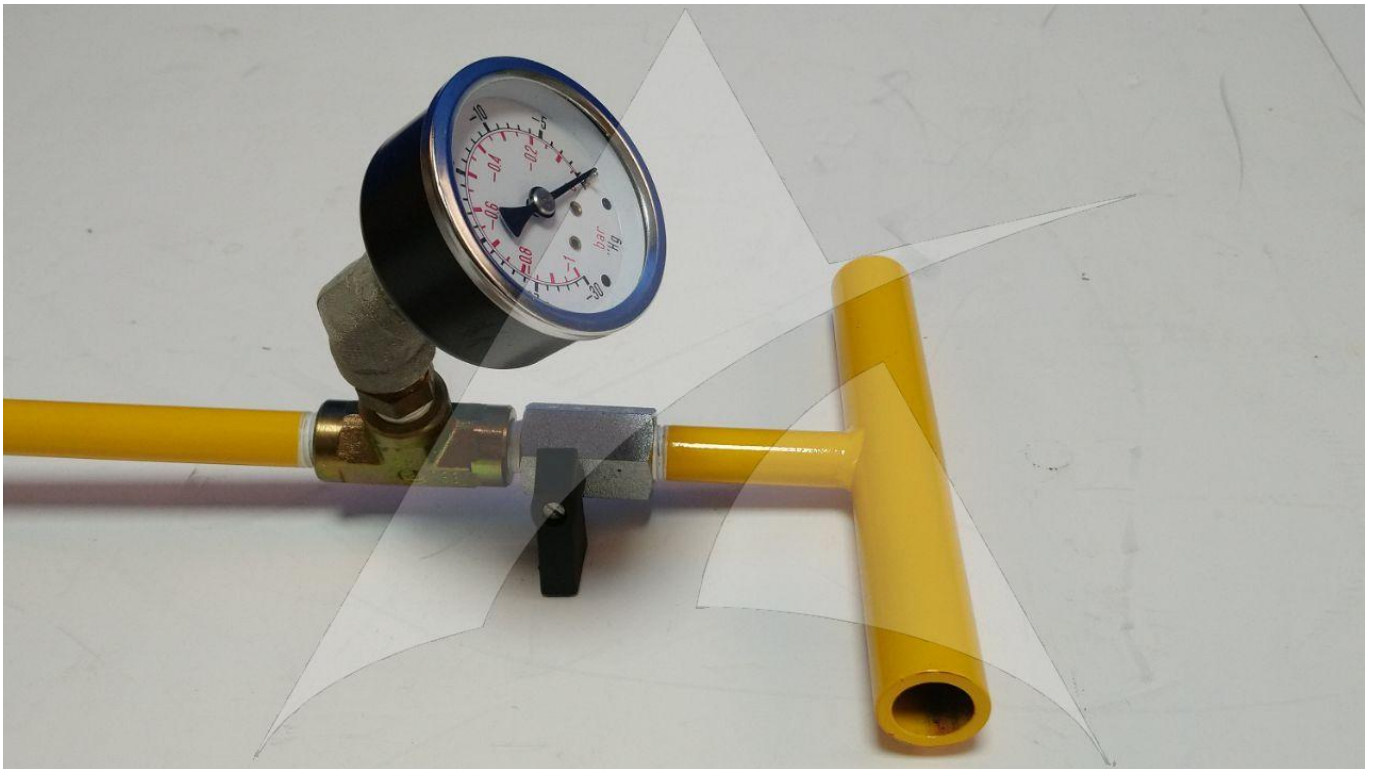

**Part Number:** A38006-1  
**Description:** TESTER - TOILET VACUUM  
**ATP Serial Number:** PMH0000048EXT  
**Date:** 2025-01-15

**Image:** 1 of 10

**Part Number:** A38006-1  
**Description:** TESTER - TOILET VACUUM  
**ATP Serial Number:** PMH0000048EXT  
**Date:** 2025-01-15

**Image:** 2 of 10

**Part Number:** A38006-1  
**Description:** TESTER - TOILET VACUUM  
**ATP Serial Number:** PMH0000048EXT  
**Date:** 2025-01-15

**Image:** 3 of 10

**Part Number:** A38006-1  
**Description:** TESTER - TOILET VACUUM  
**ATP Serial Number:** PMH0000048EXT  
**Date:** 2025-01-15

**Image:** 4 of 10

**Part Number:** A38006-1  
**Description:** TESTER - TOILET VACUUM  
**ATP Serial Number:** PMH0000048EXT  
**Date:** 2025-01-15

**Image:** 5 of 10

**Part Number:** A38006-1  
**Description:** TESTER - TOILET VACUUM  
**ATP Serial Number:** PMH0000048EXT  
**Date:** 2025-01-15

**Image:** 6 of 10

**Part Number:** A38006-1  
**Description:** TESTER - TOILET VACUUM  
**ATP Serial Number:** PMH0000048EXT  
**Date:** 2025-01-15

**Image:** 7 of 10

**Part Number:** A38006-1  
**Description:** TESTER - TOILET VACUUM  
**ATP Serial Number:** PMH0000048EXT  
**Date:** 2025-01-15