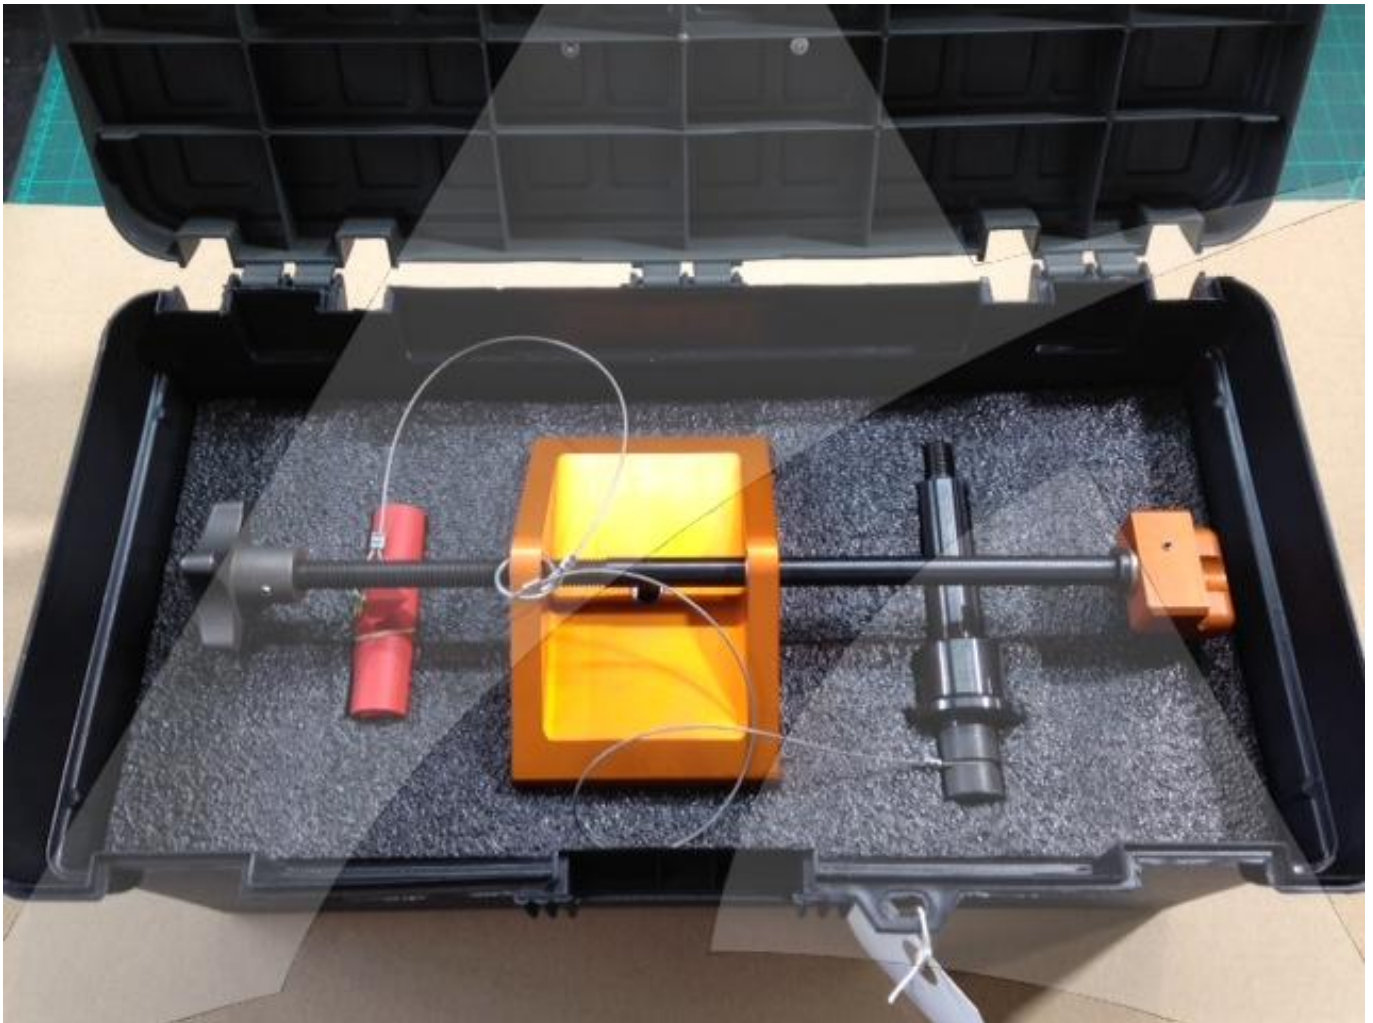

Part Number: 98D27504040000
Description: TOOL RESTRAINING TK1 TOOLING
ATP Serial Number: PMH0031758EXT
Date: 2025-01-15

Image: 1 of 3

Part Number: 98D27504040000
Description: TOOL RESTRAINING TK1 TOOLING
ATP Serial Number: PMH0031758EXT
Date: 2025-01-15

Image: 2 of 3

Part Number: 98D27504040000
Description: TOOL RESTRAINING TK1 TOOLING
ATP Serial Number: PMH0031758EXT
Date: 2025-01-15

Image: 3 of 3