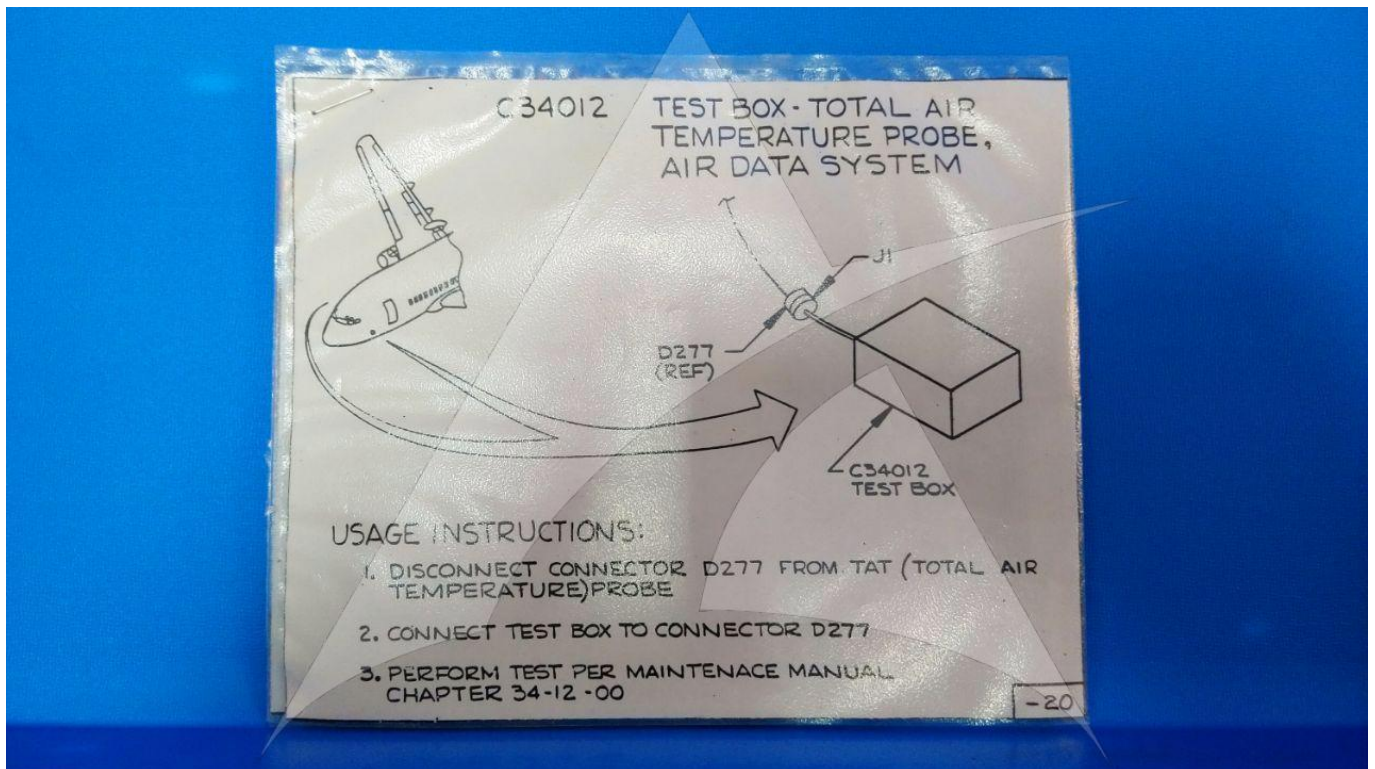

Part Number: C34012-21

Description: TEST BOX - TOTAL AIR TEMPERATURE PROBE, AIR DATA SYSTEM

ATP Serial Number: PMH0000073EXT

Date: 2025-01-15

Image: 8 of 9