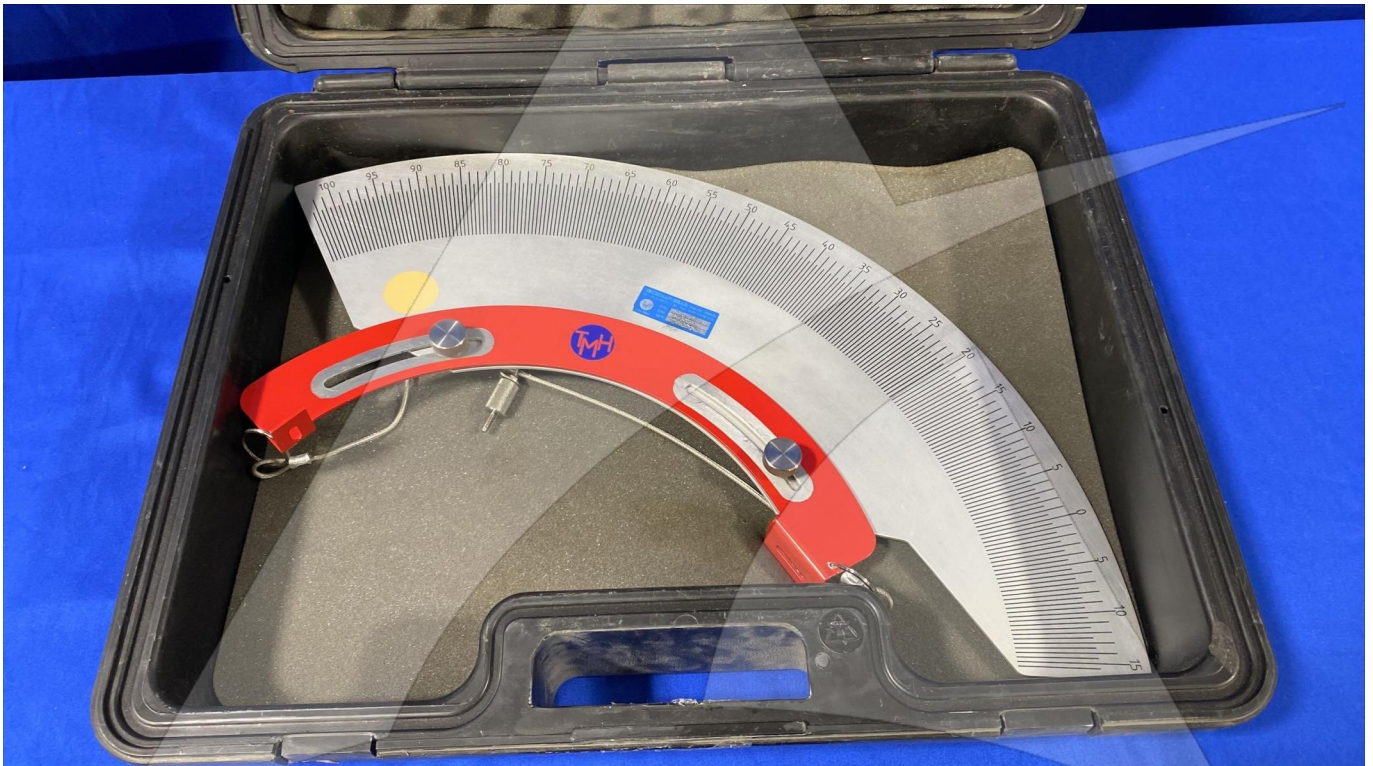

Part Number: 98S76000002000
Description: PWR/COND LEVERS ADJ. TOOL
ATP Serial Number: PMH0036183EXT
Date: 2025-01-15

Image: 1 of 2

Part Number: 98S76000002000
Description: PWR/COND LEVERS ADJ. TOOL
ATP Serial Number: PMH0036183EXT
Date: 2025-01-15

Image: 2 of 2