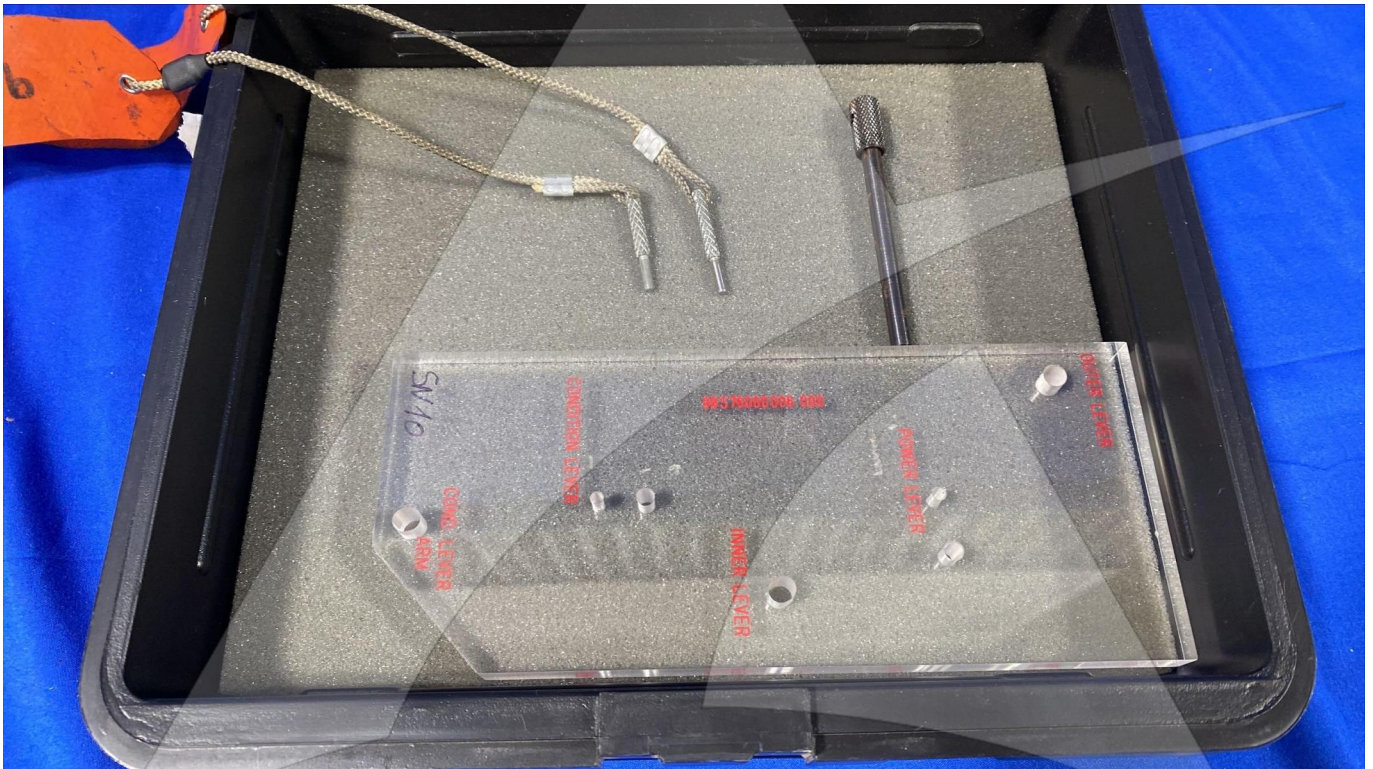

**Part Number:** 98S76000006000  
**Description:** HMU ADJUSTING TOOL  
**ATP Serial Number:** PMH0036185EXT  
**Date:** 2025-01-15

**Image:** 1 of 2

**Part Number:** 98S76000006000  
**Description:** HMU ADJUSTING TOOL  
**ATP Serial Number:** PMH0036185EXT  
**Date:** 2025-01-15

**Image:** 2 of 2