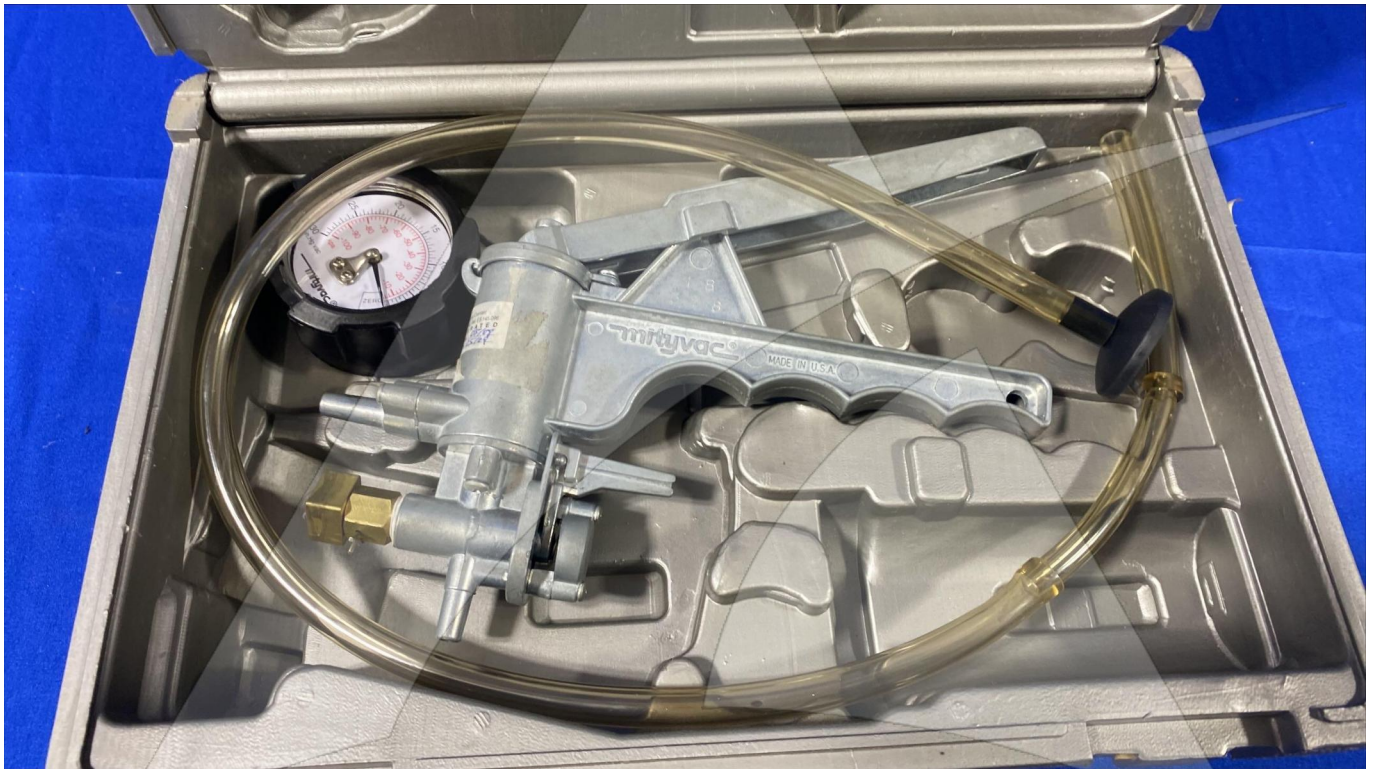

Part Number: B221075T-1
Description: DECOMPRESSION LATCH
ATP Serial Number: PMH0036
Date: 2025-01-15

Image: 1 of 2

Part Number: B221075T-1
Description: DECOMPRESSION LATCH
ATP Serial Number: PMH0036
Date: 2025-01-15